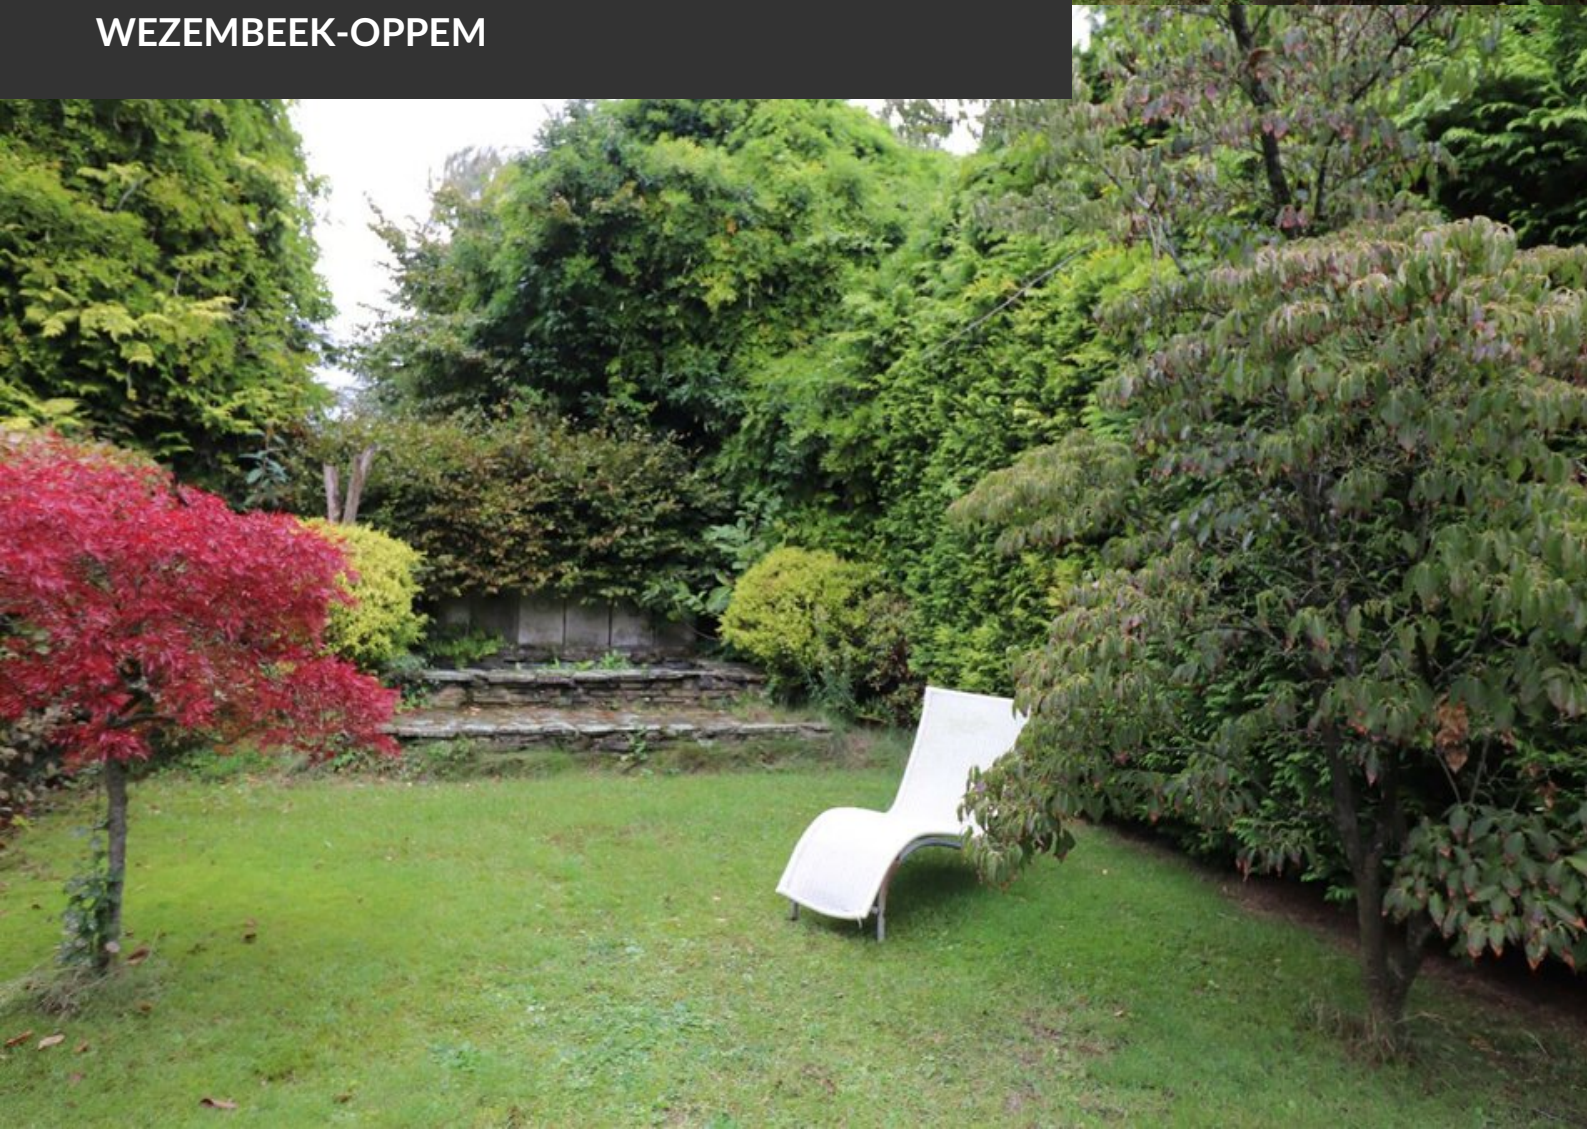

HOUSE FOR SALE
WEZEMBEEK-OPPEM