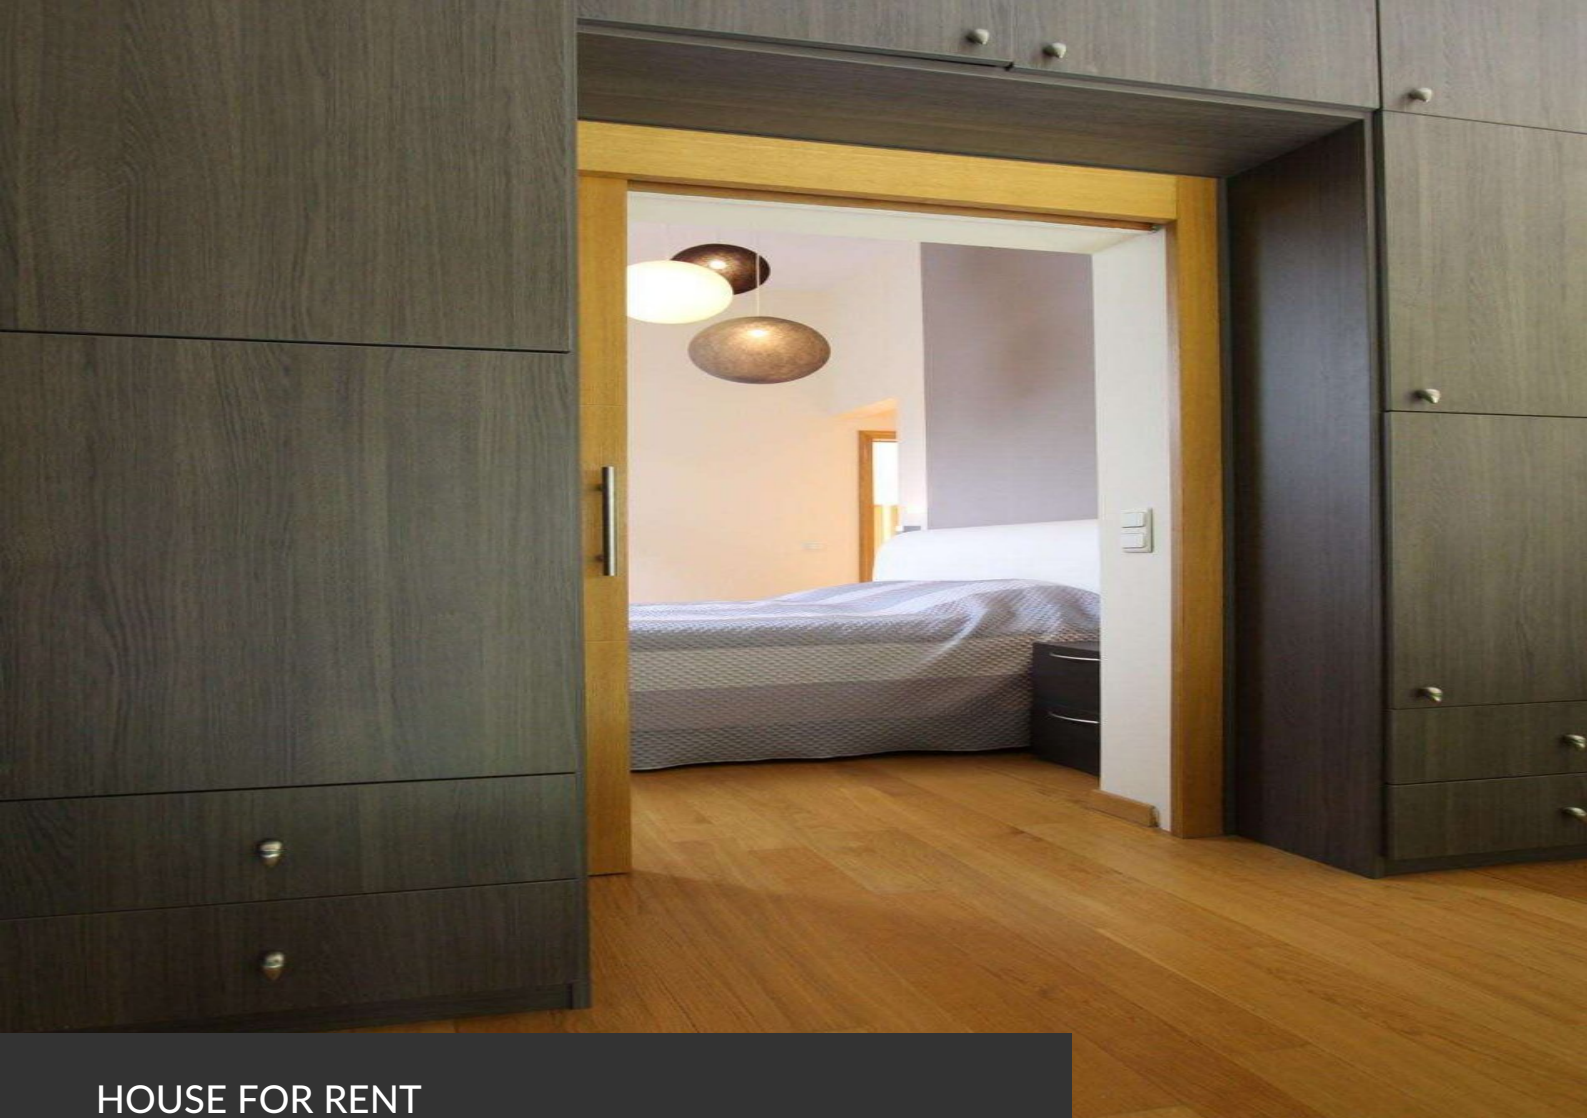

HOUSE FOR RENT
WAVRE (BIERGES)